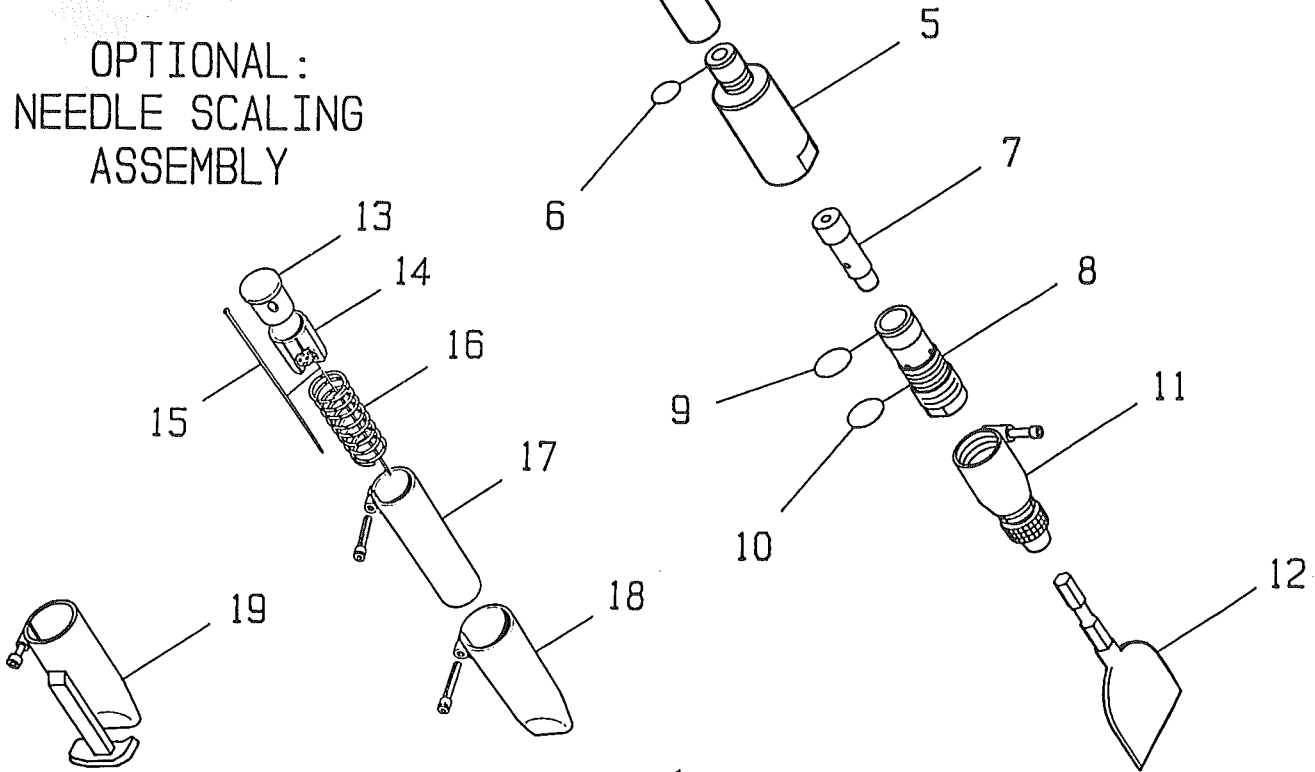

LONG REACH SCALER

Model ALR

ITEM #2: VALVE BODY ASSEMBLY

OPTIONAL: NEEDLE SCALING ASSEMBLY

PARTS LISTING - LONG REACH SCALER

Item #	Part #	Description	Qty.
1.	C10523	Barb, Swivel 3/8Hose x 1/4MPT	1
2.	C10530	Valve Body Assembly (Includes Items A thru J)	
	A	C10529 Valve Body	1
	B	C10540 "O" Ring 4470-200-.109	1
	C	C10541 Valve Stem	1
	D	C10542 Spring	1
	E	C10543 "O" Ring 4470-200-.013	1
	F	C10544 Stem Retainer	1
	G	C10536 "O" Ring 1.010 x .080	1
	H	C10528 Lever	1
	I	C10527 Roll Pin 1/8 x 1	1
	J	10988 Grip, Flat Red 1/2 x 3-1/2	1
3.	C10531	Grip, Foam 8"	2
4.		Casing (Specify Size)	1
	C10532	5 foot	
	C10533	4 foot	
	C10534	2 foot	
5.	C10535	Housing, Cylinder	1
6.	C10536	"O" Ring 1.010 x .080	1
7.	C10509	Piston	1
8.	C10510	Cylinder	1
9.	C10511	"O" Ring 4470-200-.028	1
10.	C10512	"O" Ring 4470-200-.029	1
11.	C10514	Chisel Holder, 5/8" Hex Shank & Screw, Skt. Hd. 5/16-18 x 1-1/4	1
	C10537	Allen Key 1/4 in. (Not Shown)	1
12.	C10302	LR-4 Chisel, 4" Steel (Other Accessories Available)	1

OPTIONAL - NEEDLE SCALING ASSEMBLY (Part #C10307)

13.	C10516	Anvil	1
14.	C10517	Needle Holder for 3mm Needle	1
15.		Needle 3mm x 7" (28 per set)	28
	C10397	AN-CP Chisel Tip (Standard)	
	C10396	AN-PT Pointed Tip (Optional)	
	C10395	AN-FL Flat Tip (Optional)	
16.	C10518	Spring, Compression	1
17.	C10519	Intermediate Tube, Round Front & Screw, Skt. Hd. 8M x 30mm	1
18.	C10520	Front Tube, Straight & Screw, Skt. Hd. 8M x 30mm	1
	C10515	Allen Key 6mm (Not Shown)	1

OPTIONAL - FRONT TUBE WITH FOOT FOR CRACK CHASING

19.	C10538	Front Tube, Crack Chaser & Screw, Skt. Hd. 8M x 30mm	1
-----	--------	---	---

PARTS LIST ADDENDUM

12-1-91

MODEL ALR CYLINDER HOUSING ASSEMBLY Item #5 PART #C10535

ITEM	PART #	DESCRIPTION
K	C10545	Cylinder Housing Cap
L	C10546	Cylinder Housing Outer Tube
M	C10547	Cylinder Housing Main Body
N	C10536	"O" Ring #023
O	C10548	"O" Ring #031
P	C10549	"O" Ring #032

EQUIPMENT DEVELOPMENT COMPANY, INC.