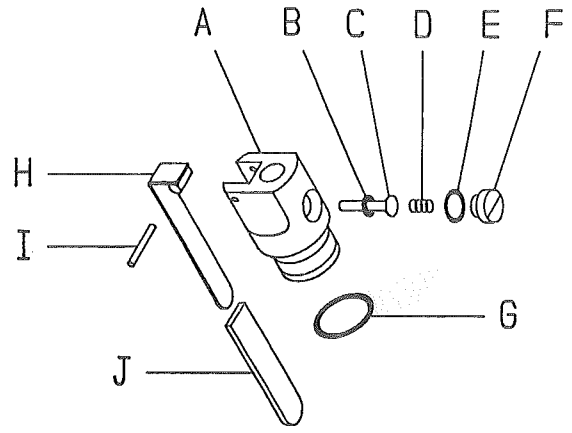

LONG REACH SCALER

Model ALR

ITEM #2: VALVE BODY ASSEMBLY

OPTIONAL: NEEDLE SCALING ASSEMBLY

PARTS LISTING - LONG REACH SCALER

Item #	Part #	Description	Qty.
1.	C10523	Barb, Swivel 3/8Hose x 1/4MPT	1
2.	C10530	Valve Body Assembly (Includes Items A thru J)	
	A	C10529 Valve Body	1
	B	C10540 "O" Ring 4470-200-.109	1
	C	C10541 Valve Stem	1
	D	C10542 Spring	1
	E	C10543 "O" Ring 4470-200-.013	1
	F	C10544 Stem Retainer	1
	G	C10536 "O" Ring 1.010 x .080	1
	H	C10528 Lever	1
	I	C10527 Roll Pin 1/8 x 1	1
	J	10988 Grip, Flat Red 1/2 x 3-1/2	1
3.	C10531	Grip, Foam 8"	2
4.		Casing (Specify Size)	1
	C10532	5 foot	
	C10533	4 foot	
	C10534	2 foot	
5.	C10535	Housing, Cylinder	1
6.	C10536	"O" Ring 1.010 x .080	1
7.	C10509	Piston	1
8.	C10510	Cylinder	1
9.	C10511	"O" Ring 4470-200-.028	1
10.	C10512	"O" Ring 4470-200-.029	1
11.	C10514	Chisel Holder, 5/8" Hex Shank & Screw, Skt. Hd. 5/16-18 x 1-1/4	1
	C10537	Allen Key 1/4 in. (Not Shown)	1
12.	C10302	LR-4 Chisel, 4" Steel (Other Accessories Available)	1

OPTIONAL - NEEDLE SCALING ASSEMBLY (Part #C10307)

13.	C10516	Anvil	1
14.	C10517	Needle Holder for 3mm Needle	1
15.		Needle 3mm x 7" (28 per set)	28
	C10397	AN-CP Chisel Tip (Standard)	
	C10396	AN-PT Pointed Tip (Optional)	
	C10395	AN-FL Flat Tip (Optional)	
16.	C10518	Spring, Compression	1
17.	C10519	Intermediate Tube, Round Front & Screw, Skt. Hd. 8M x 30mm	1
18.	C10520	Front Tube, Straight & Screw, Skt. Hd. 8M x 30mm	1
	C10515	Allen Key 6mm (Not Shown)	1

OPTIONAL - FRONT TUBE WITH FOOT FOR CRACK CHASING

19.	C10538	Front Tube, Crack Chaser & Screw, Skt. Hd. 8M x 30mm	1
-----	--------	---	---

PARTS LIST ADDENDUM

12-1-91

MODEL ALR CYLINDER HOUSING ASSEMBLY Item #5 PART #C10535