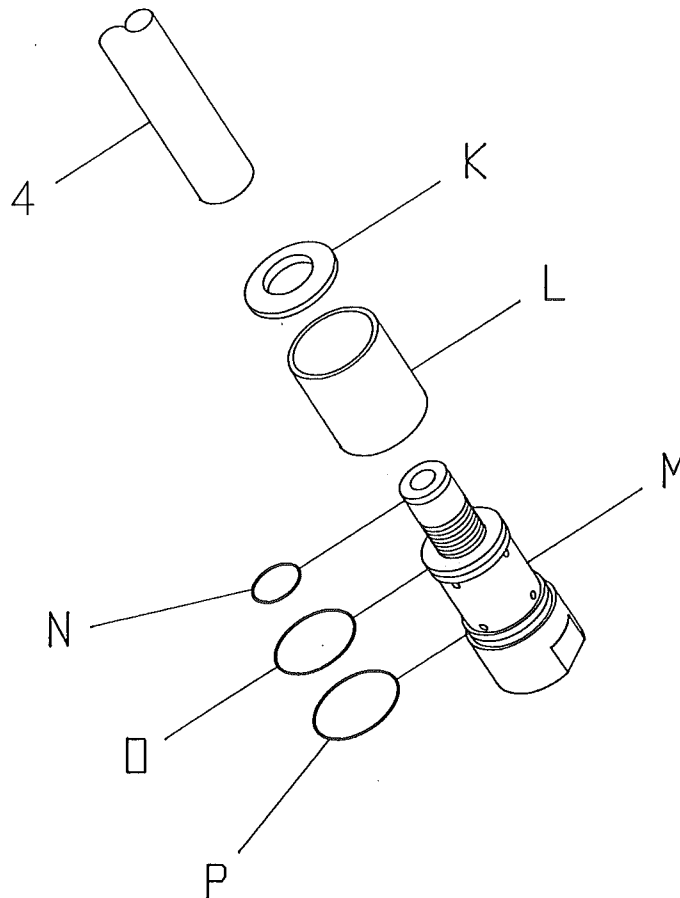

LONG REACH SCALER

Model ALR

ITEM #2: VALVE BODY ASSEMBLY

OPTIONAL: NEEDLE SCALING ASSEMBLY

PARTS LISTING - LONG REACH SCALER

Item #	Part #	Description	Qty.
1.	C10523	Barb, Swivel 3/8Hose x 1/4MPT	1
2.	C10530	Valve Body Assembly (Includes Items A thru J)	
	A	C10529 Valve Body	1
	B	C10540 "O" Ring 4470-200-.109	1
	C	C10541 Valve Stem	1
	D	C10542 Spring	1
	E	C10543 "O" Ring 4470-200-.013	1
	F	C10544 Stem Retainer	1
	G	C10536 "O" Ring 1.010 x .080	1
	H	C10528 Lever	1
	I	C10527 Roll Pin 1/8 x 1	1
	J	10988 Grip, Flat Red 1/2 x 3-1/2	1
3.	C10531	Grip, Foam 8"	2
4.		Casing (Specify Size)	1
	C10532	5 foot	
	C10533	4 foot	
	C10534	2 foot	
5.	C10535	Housing, Cylinder	1
6.	C10536	"O" Ring 1.010 x .080	1
7.	C10509	Piston	1
8.	C10510	Cylinder	1
9.	C10511	"O" Ring 4470-200-.028	1
10.	C10512	"O" Ring 4470-200-.029	1
11.	C10514	Chisel Holder, 5/8" Hex Shank & Screw, Skt. Hd. 5/16-18 x 1-1/4	1
	C10537	Allen Key 1/4 in. (Not Shown)	1
12.	C10302	LR-4 Chisel, 4" Steel (Other Accessories Available)	1

OPTIONAL - NEEDLE SCALING ASSEMBLY (Part #C10307)

13.	C10516	Anvil	1
14.	C10517	Needle Holder for 3mm Needle	1
15.		Needle 3mm x 7" (28 per set)	28
	C10397	AN-CP Chisel Tip (Standard)	
	C10396	AN-PT Pointed Tip (Optional)	
	C10395	AN-FL Flat Tip (Optional)	
16.	C10518	Spring, Compression	1
17.	C10519	Intermediate Tube, Round Front & Screw, Skt. Hd. 8M x 30mm	1
18.	C10520	Front Tube, Straight & Screw, Skt. Hd. 8M x 30mm	1
	C10515	Allen Key 6mm (Not Shown)	1

OPTIONAL - FRONT TUBE WITH FOOT FOR CRACK CHASING

19.	C10538	Front Tube, Crack Chaser & Screw, Skt. Hd. 8M x 30mm	1
-----	--------	---	---

PARTS LIST ADDENDUM

12-1-91

MODEL ALR CYLINDER HOUSING ASSEMBLY Item #5 PART #C10535

ITEM	PART #	DESCRIPTION
K	C10545	Cylinder Housing Cap
L	C10546	Cylinder Housing Outer Tube
M	C10547	Cylinder Housing Main Body
N	C10536	"O" Ring #023
O	C10548	"O" Ring #031
P	C10549	"O" Ring #032

EQUIPMENT DEVELOPMENT COMPANY, INC.