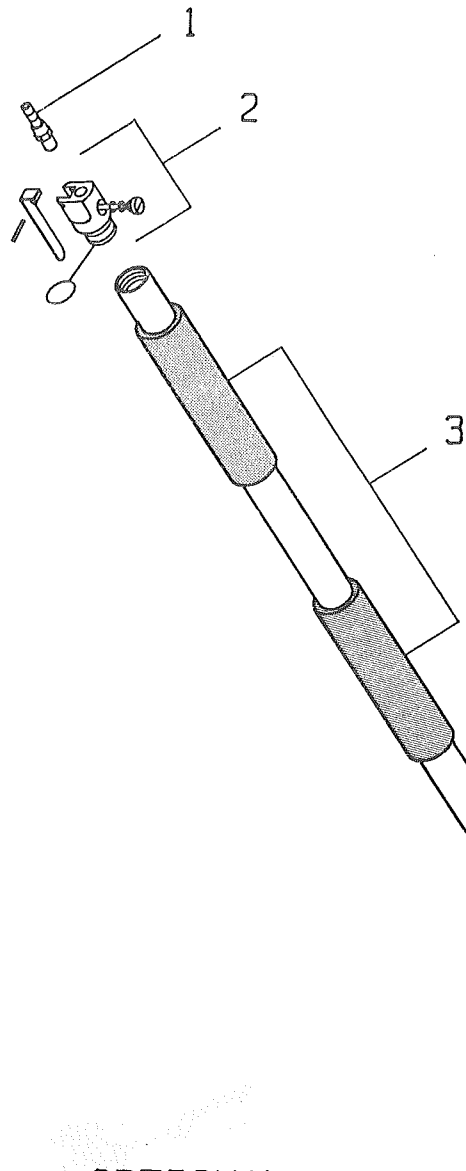

LONG REACH SCALER

Model ALR

ITEM #2: VALVE BODY ASSEMBLY

OPTIONAL: NEEDLE SCALING ASSEMBLY

PARTS LISTING - LONG REACH SCALER

Item #	Part #	Description	Qty.
1.	C10523	Barb, Swivel 3/8Hose x 1/4MPT	1
2.	C10530	Valve Body Assembly (Includes Items A thru J)	
	A	C10529 Valve Body	1
	B	C10540 "O" Ring 4470-200-.109	1
	C	C10541 Valve Stem	1
	D	C10542 Spring	1
	E	C10543 "O" Ring 4470-200-.013	1
	F	C10544 Stem Retainer	1
	G	C10536 "O" Ring 1.010 x .080	1
	H	C10528 Lever	1
	I	C10527 Roll Pin 1/8 x 1	1
	J	10988 Grip, Flat Red 1/2 x 3-1/2	1
3.	C10531	Grip, Foam 8"	2
4.		Casing (Specify Size)	1
	C10532	5 foot	
	C10533	4 foot	
	C10534	2 foot	
5.	C10535	Housing, Cylinder	1
6.	C10536	"O" Ring 1.010 x .080	1
7.	C10509	Piston	1
8.	C10510	Cylinder	1
9.	C10511	"O" Ring 4470-200-.028	1
10.	C10512	"O" Ring 4470-200-.029	1
11.	C10514	Chisel Holder, 5/8" Hex Shank & Screw, Skt. Hd. 5/16-18 x 1-1/4	1
	C10537	Allen Key 1/4 in. (Not Shown)	1
12.	C10302	LR-4 Chisel, 4" Steel (Other Accessories Available)	1

OPTIONAL - NEEDLE SCALING ASSEMBLY (Part #C10307)

13.	C10516	Anvil	1
14.	C10517	Needle Holder for 3mm Needle	1
15.		Needle 3mm x 7" (28 per set)	28
	C10397	AN-CP Chisel Tip (Standard)	
	C10396	AN-PT Pointed Tip (Optional)	
	C10395	AN-FL Flat Tip (Optional)	
16.	C10518	Spring, Compression	1
17.	C10519	Intermediate Tube, Round Front & Screw, Skt. Hd. 8M x 30mm	1
18.	C10520	Front Tube, Straight & Screw, Skt. Hd. 8M x 30mm	1
	C10515	Allen Key 6mm (Not Shown)	1

OPTIONAL - FRONT TUBE WITH FOOT FOR CRACK CHASING

19.	C10538	Front Tube, Crack Chaser & Screw, Skt. Hd. 8M x 30mm	1
-----	--------	---	---

PARTS LIST ADDENDUM

12-1-91

MODEL ALR CYLINDER HOUSING ASSEMBLY Item #5 PART #C10535