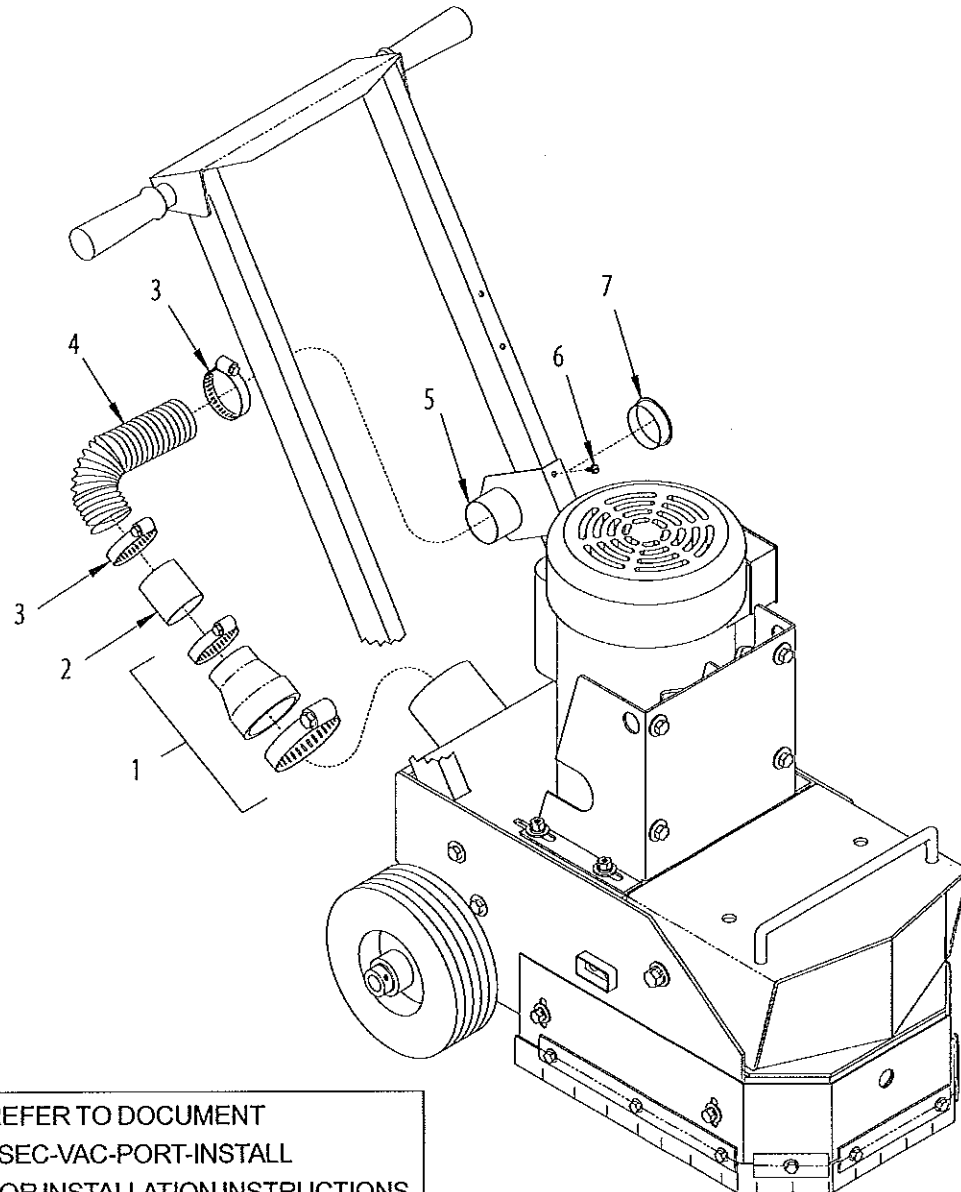

**SINGLE-DISC GRINDER  
VACUUM PORT KIT, 3" TO 2" CONVERSION  
FOR MODELS S-EC, S-GC, DY-1  
PART # 86221**

REFER TO DOCUMENT  
#SEC-VAC-PORT-INSTALL  
FOR INSTALLATION INSTRUCTIONS

ITEM#	PART#	DESCRIPTION	QTY.
1	15153	ADAPTOR, RUBBER, 3" X 2" W/ CLAMPS	1
2	86223	PIPE 2"OD X 3"L	1
3	10766	CLAMP, HOSE, SAE #28, ADJ. TO 2-1/4	2
4	86222	HOSE, FLEX 2"ID X 12"L	1
5	86307	VACUUM PORT BRKT. 2"	1
6	10877	SCREW, CAP STSHW 10-24 X 1/2	2
7	65021	PLUG, CAP 2" TUBE	1