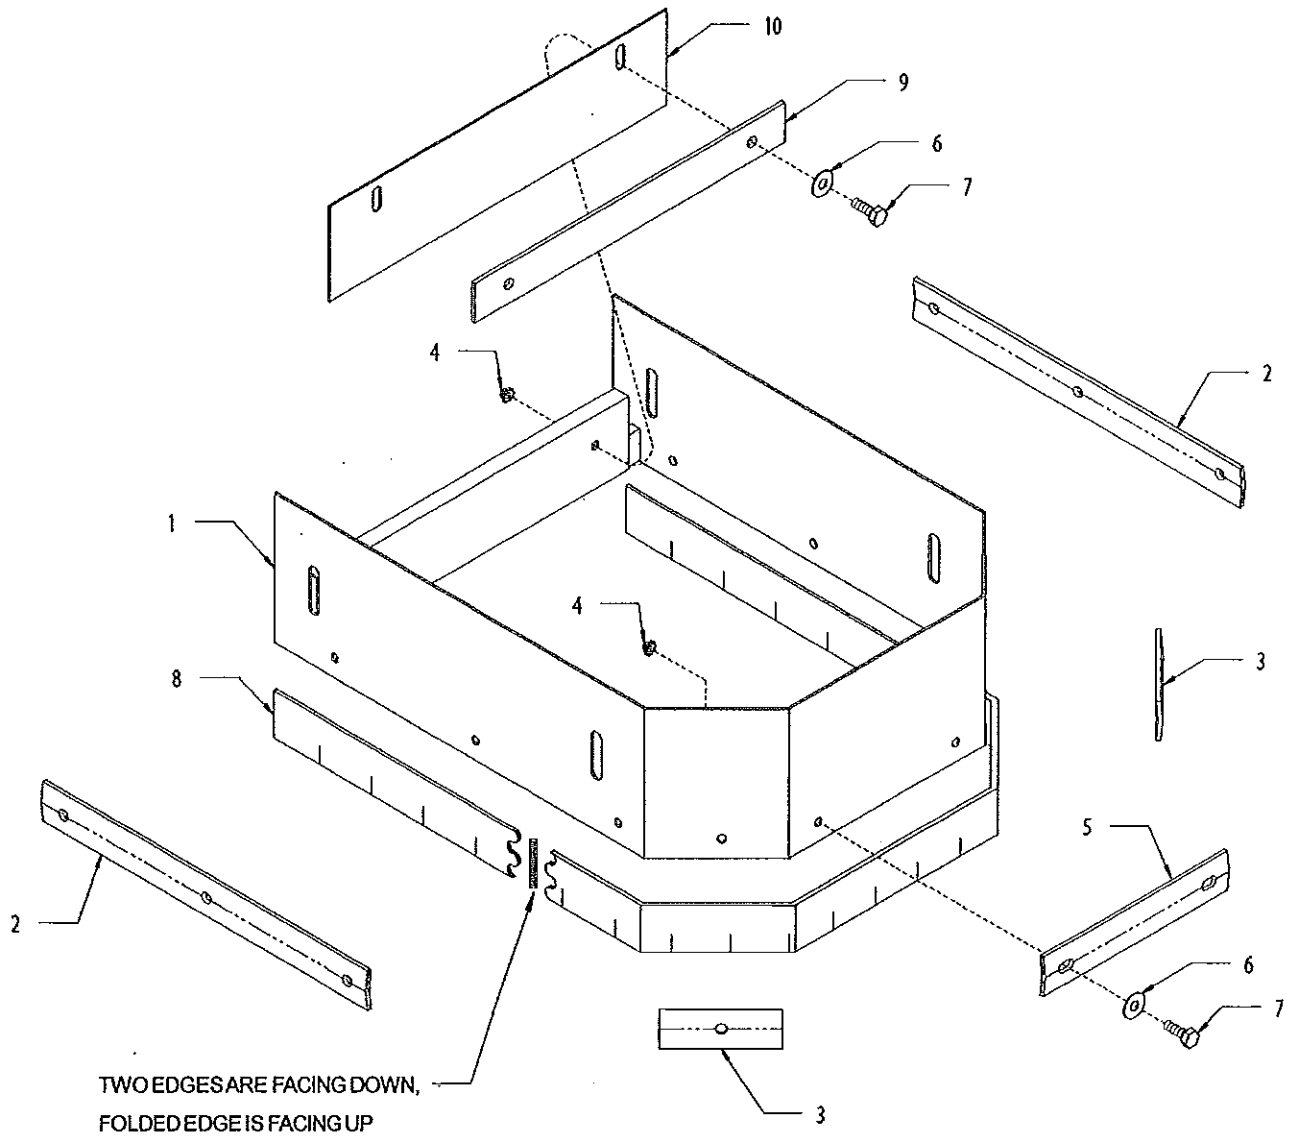

**REVISED SKIRT ASSEMBLY
WITH RUBBER SEALS
FOR MODELS S-EC, S-GC, AND DY-1
PART # 86202B**

REVISED STARTING SERIAL#S
77989 FOR S-EC & S-GC
1830 FOR DY-1

TUCK RUBBER UP UNDER SCREWS,
LEAVING 3/4" HANGING BELOW

ITEM #	PART #	DESCRIPTION	QTY
1	86202	SKIRT	1
2	86217	SKIRT RETAINING STRIP, SIDE 12"	2
3	86216	SKIRT RETAINING STRIP, FRONT 3-1/4"	2
4	10861	NUT, KEPS 1/4-20	12
5	86215	SKIRT RETAINING STRIP, FRONT 6-3/4"	1
6	10602	WASHER, FLAT 1/4	12
7	10018	SCREW, CAP 1/4-20x3/4	12
8	86219	SKIRT RUBBER 3x41	1
9	86218	SKIRT REATINING STRIP, REAR 11-1/2"	1
10	86220	SKIRT RUBBER 3x12-1/2	1