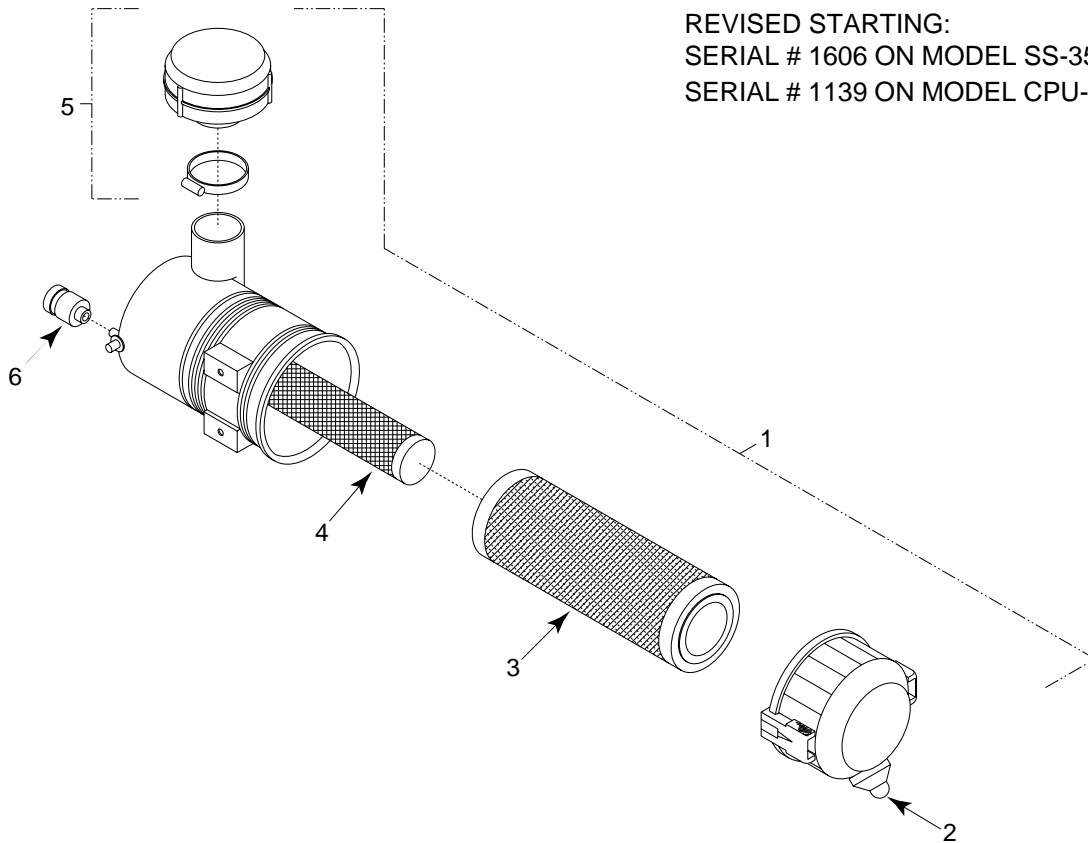

## MODEL SS-35 & CPU-12 NEW ENGINEAIRE STYLE AIR CLEANER ASSEMBLY

REVISED STARTING:  
SERIAL # 1606 ON MODEL SS-35  
SERIAL # 1139 ON MODEL CPU-12

ITEM#	PART#	DESCRIPTION	QTY.
1	15140	AIR CLEANER ASSEMBLY, 35HP WISCONSIN (INCLUDES ITEMS 2 THROUGH 5)	1
2	15144	DUCKBILL DRAIN	1
3	15141	PRIMARY ELEMENT, AIR FILTER	1
4	15142	SAFETY ELEMENT, AIR FILTER	1
5	15143	PRECLEANER, AIR FILTER (INCLUDES CLAMP)	1
6	15154	AIR CLEANER DUST LOAD OPTICAL INDICATOR(OPTIONAL)	1