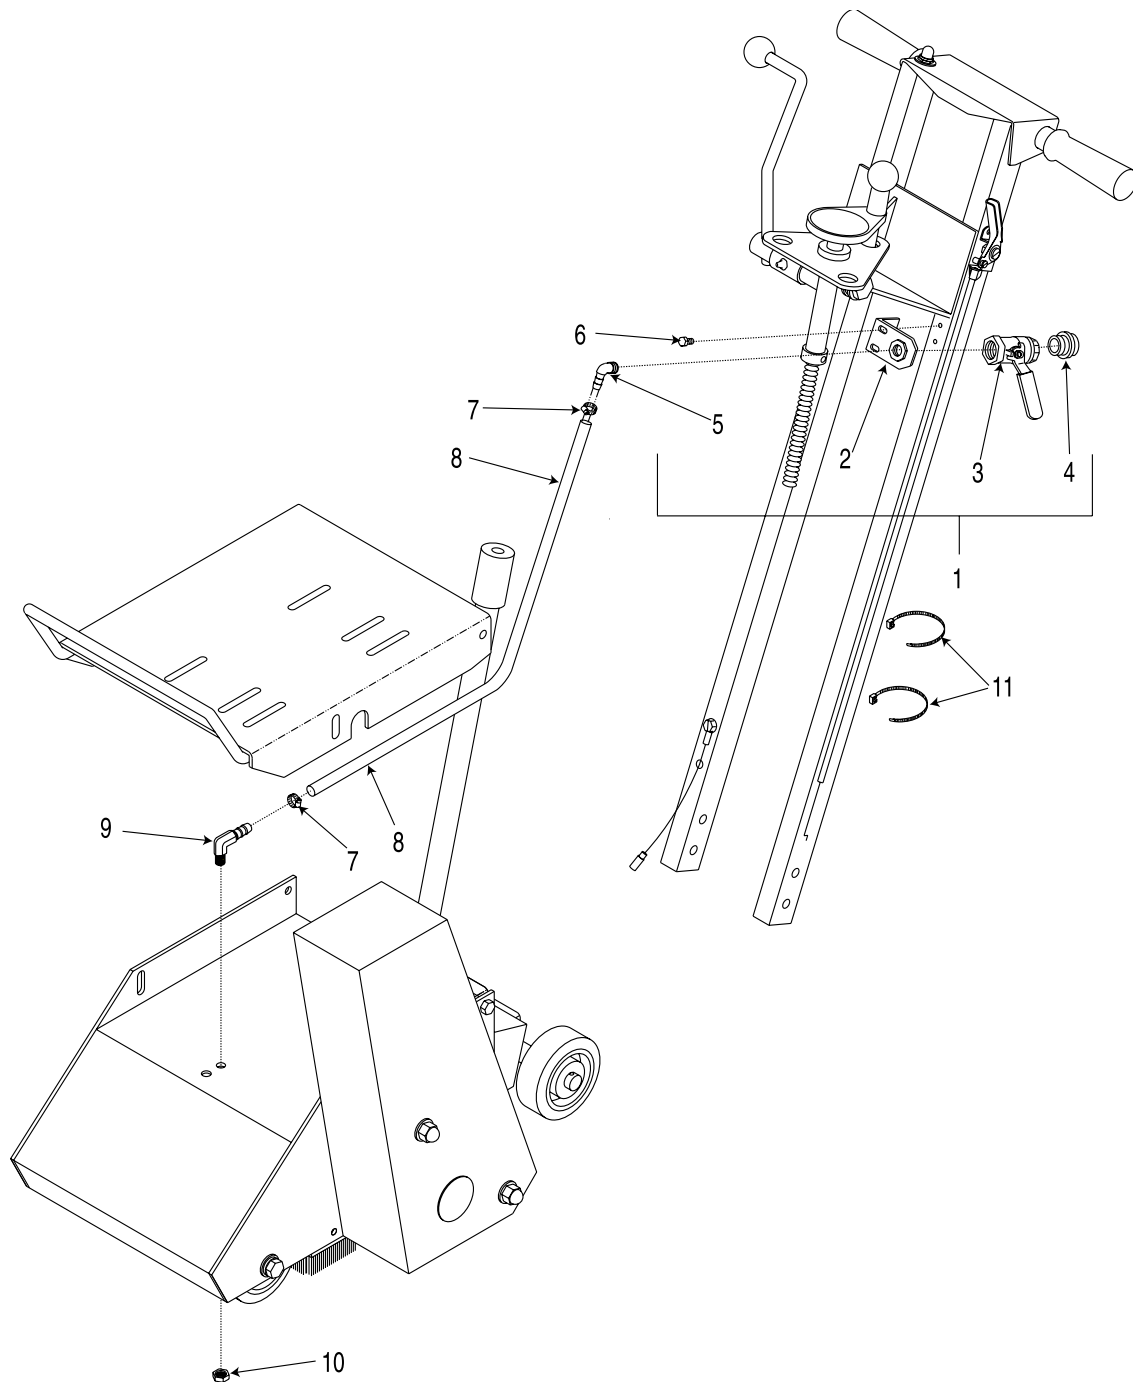

PARTS LIST ADDENDUM

CPM-8 Water Mist System Kit Part No. 65080

100 Thomas Johnson Drive, Frederick, MD 21702-4600 USA
Phone (301) 663-1600 • 1-800-638-3326
Fax (301) 663-1607 • 1-800-447-3326
Website: www.edcoinc.com • Email: sales@edcoinc.com

Printed in USA
©2002

PARTS LISTING : CPM-8 WATER MIST SYSTEM

ITEM#	PART#	DESCRIPTION	QTY.
1	56022A	VALVE SUBASSY. w/ BRACKET (INCLUDES ITEMS 2 THRU 5)	1
2	56022	BRACKET, WATER VALVE	1
3	10711	VALVE, BALL 1/2 FPT	1
4	80021	CONN., SWIVEL FEMALE 3/4 HOSE x 1/2 MPT (INCLUDES HOSE WASHER)	1
5	10799	BARB ELABOW 90, 3/8 HOSE x 1/4 MPT	1
6	10877	SCREW, SELF-TAP HEX WASHER 10-24 x 1/2	2
7	50069	CLAMP, HOSE, SIZE M6, ADJ. TO 13/16"	2
8	65081	HOSE, WATER 3/8" ID x 34"L	1
9	11562	BARB ELBOW 90°, 3/8 HOSE x 1/8 MPT	1
10	10864	NUT 1/8-27 PIPE THREAD	1
11	10982	TIE, CABLE, BLACK NYLON11-1/4"	2