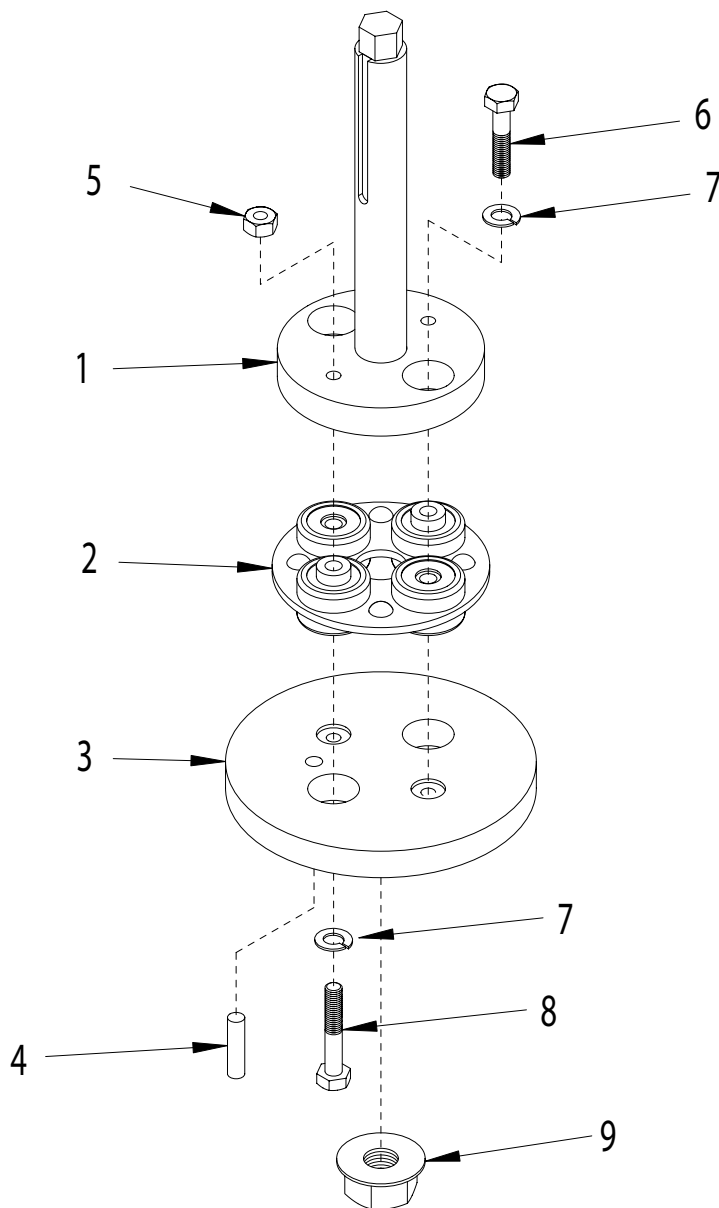

FLEXIBLE HEAD RETROFIT ASSEMBLY FOR MODELS EDG-7 & TG-7* PART #72022

***NOTE**
MODEL TG-7 WAS
FORMERLY KNOWN
AS MODEL EDG-7G

ITEM#	PART#	DESCRIPTION	QTY.
1	72023	HUB AND SHAFT, HEAD	1
2	72025	COUPLING, MORFLEX CENTER 302	1
3	72024	FLANGE, DIAMOND DISC MOUNTING	1
4	10049	PIN, ROLL 1/4 X 1	1
5	11662	NUT, HEX NYLON JAM 1/4-28	2
6	11656	SCREW, CAP 1/4-28 X 1-1/4, GRADE 8	2
7	10038	WASHER, LOCK 1/4	4
8	11657	SCREW, CAP 1/4-28 X 1-1/2, GRADE 8	2
9	72021	NUT, FLANGE 5/8-11	1