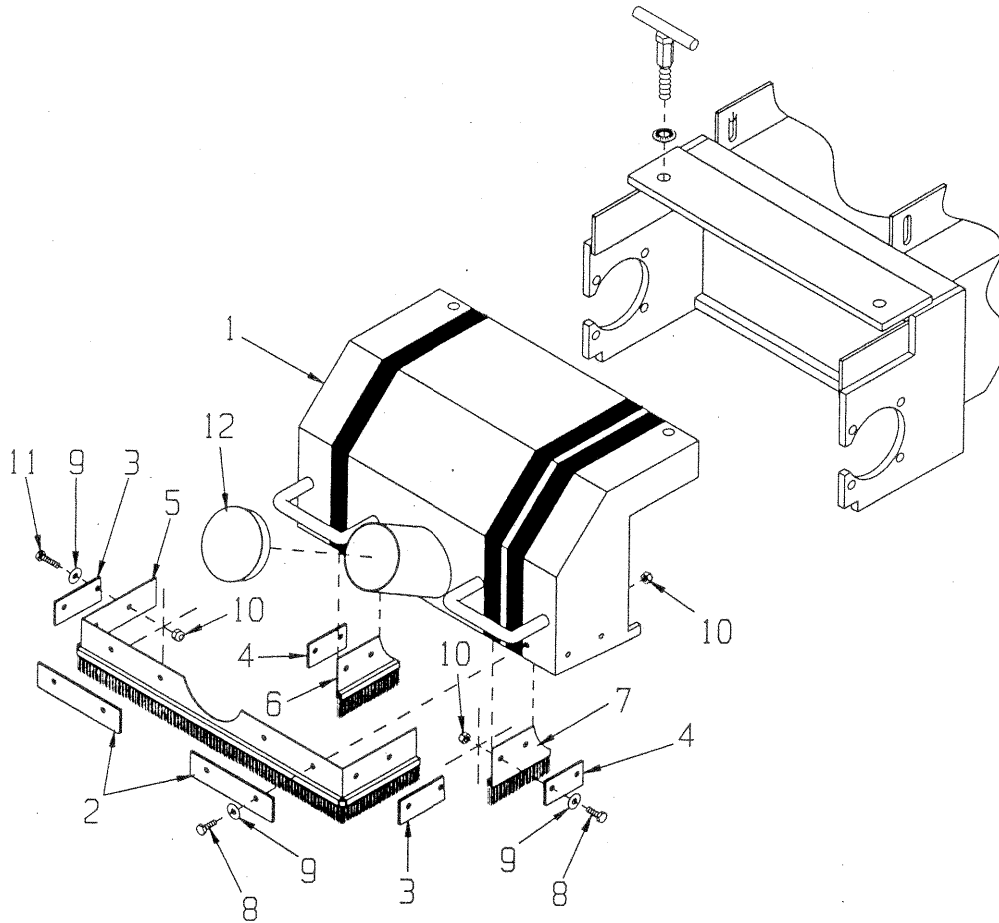

APRIL 1996

Model: CPU-10-C
 NEW STYLE HOOD (OPTIONAL)
 PART NO. 64045

Item #	Part #	Description	Qty.
1	64044	Hood Only	1
2	64046	Skirt Strip, Front 5"L	2
3	64005	Skirt Strip, Side 2-3/4"L	2
4	64047	Skirt Strip, Inner 2-1/4"L	2
5	64048	Skirt Brush 1-1/2 x 24-5/8"L	1
6	64051	Skirt Brush, Inner Right 1-1/2 x 3-1/2"L	1
7	64052	Skirt Brush, Inner Left 1-1/2 x 3-1/2"L	1
8	10018	Screw, Cap 1/4-20 x 3/4	8
9	10602	Washer, Flat 1/4	12
10	10150	Nut, Hex Nylon Lock 1/4-20	12
11	10031	Screw, Cap 1/4-20 x 1	4
12	64030	Plug, Cap 3"	1