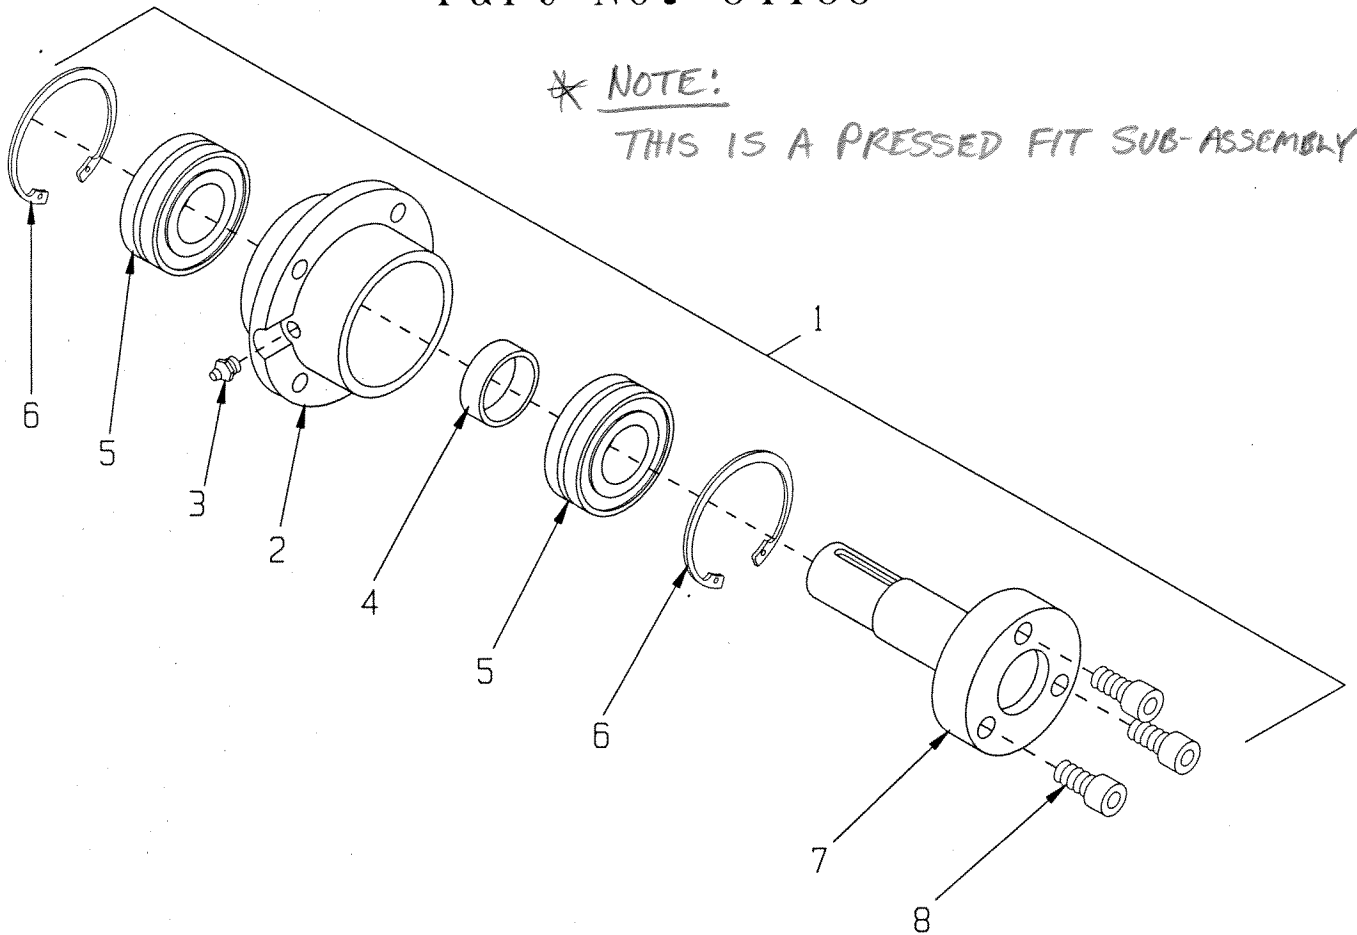

Model: CPU-10-C
 BEARING & DRIVER ASSEMBLY
 Part No. 64160

JANUARY 1996

Item #	Part #	Description	Qty.
1	64160	Bearing and Driver Assembly Complete (Includes Items 2 thru 8)	1
2	64151	Housing, Bearing	1
3	10953	Fitting, Grease 1/8 NPT Straight	1
4	64153	Spacer, Bearing Center	1
5	64152	Bearing, Roller 35mm x 72mm x 23mm	2
6	64154	Retaining Ring, Internal 2-13/16"	2
7	64155B	Hub w/ Shaft Driver	1
8	10490	Screw, Skt. Hd. Cap 1/2-13 x 1	3